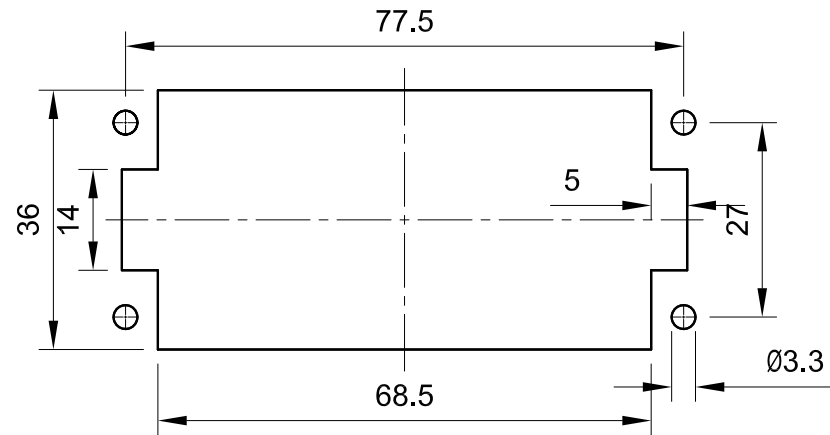

Panel cut out

All Dimensions in mm Original Size DIN A4	Date 2019-12-15	Drawing No. TC1193142	Rev. A00	Scale 1:1
	Part No. 10 32 016 2101	Created by Shuxu Huang	Checked by Yiyi Luo	Page 1/1
InKonn [®] InKonn (Suzhou) Electric Technology Co.,Ltd.		Type Name IE-016-CM(17-32)		