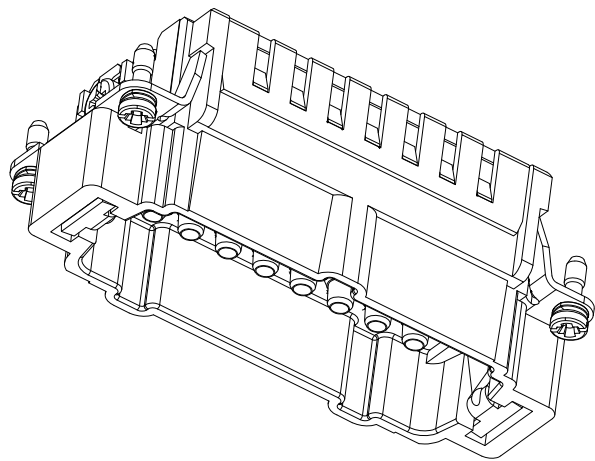

Panel cut out

All Dimensions in mm Original Size DIN A4	Date 2019-12-15	Drawing No. TC1193142	Rev. A00	Scale 1:1
	Part No. 10 32 016 2101	Created by Shuxu Huang	Checked by Yiyi Luo	Page 1/1
InKonn [®] InKonn (Suzhou) Electric Technology Co.,Ltd.		Type Name IE-016-CM(17-32)		